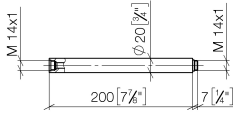

Extension for shower with fixed riser 200 mm - Brushed Dark Platinum

IMO

12 120 970

	Brushed Dark Platinum	12 120 970-99
	Brushed Light Gold	12 120 970-27

Fits: IMO, LULU, MADISON, MEM, TARA, CL.1, LISSÉ, VAIA, META, CYO

Extension for shower with fixed riser 200 mm - Brushed Dark Platinum

IMO

12 120 970

12 120 970

mm [inches]

12 120 970

Parts for other finishes can be found here: [Brushed Light Gold](#)

Spare parts list

No.	Item Number	Name	Quantity used	Delivery time
1	90 14 10 011 00 90	seal	1	2
2	09 24 04 180-99	extension	1	30